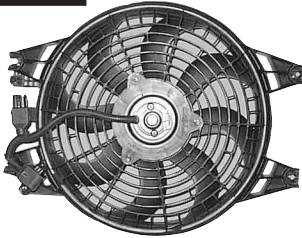

kia

ELETTROVENTOLE RAFFREDDAMENTO MODULI RADIATORE ELECTROFAN MOTORS FOR RADIATOR COOLING SYSTEMS

GA200776

Volt	12
Watt	160
Speed	1
Ø	310
fan cowl	plastic

977303E000

Sorento 2.5 CRDi
3.5 V6

03 →
03 →

Elettroventola supplementare
Supplementary fan cowl

lada